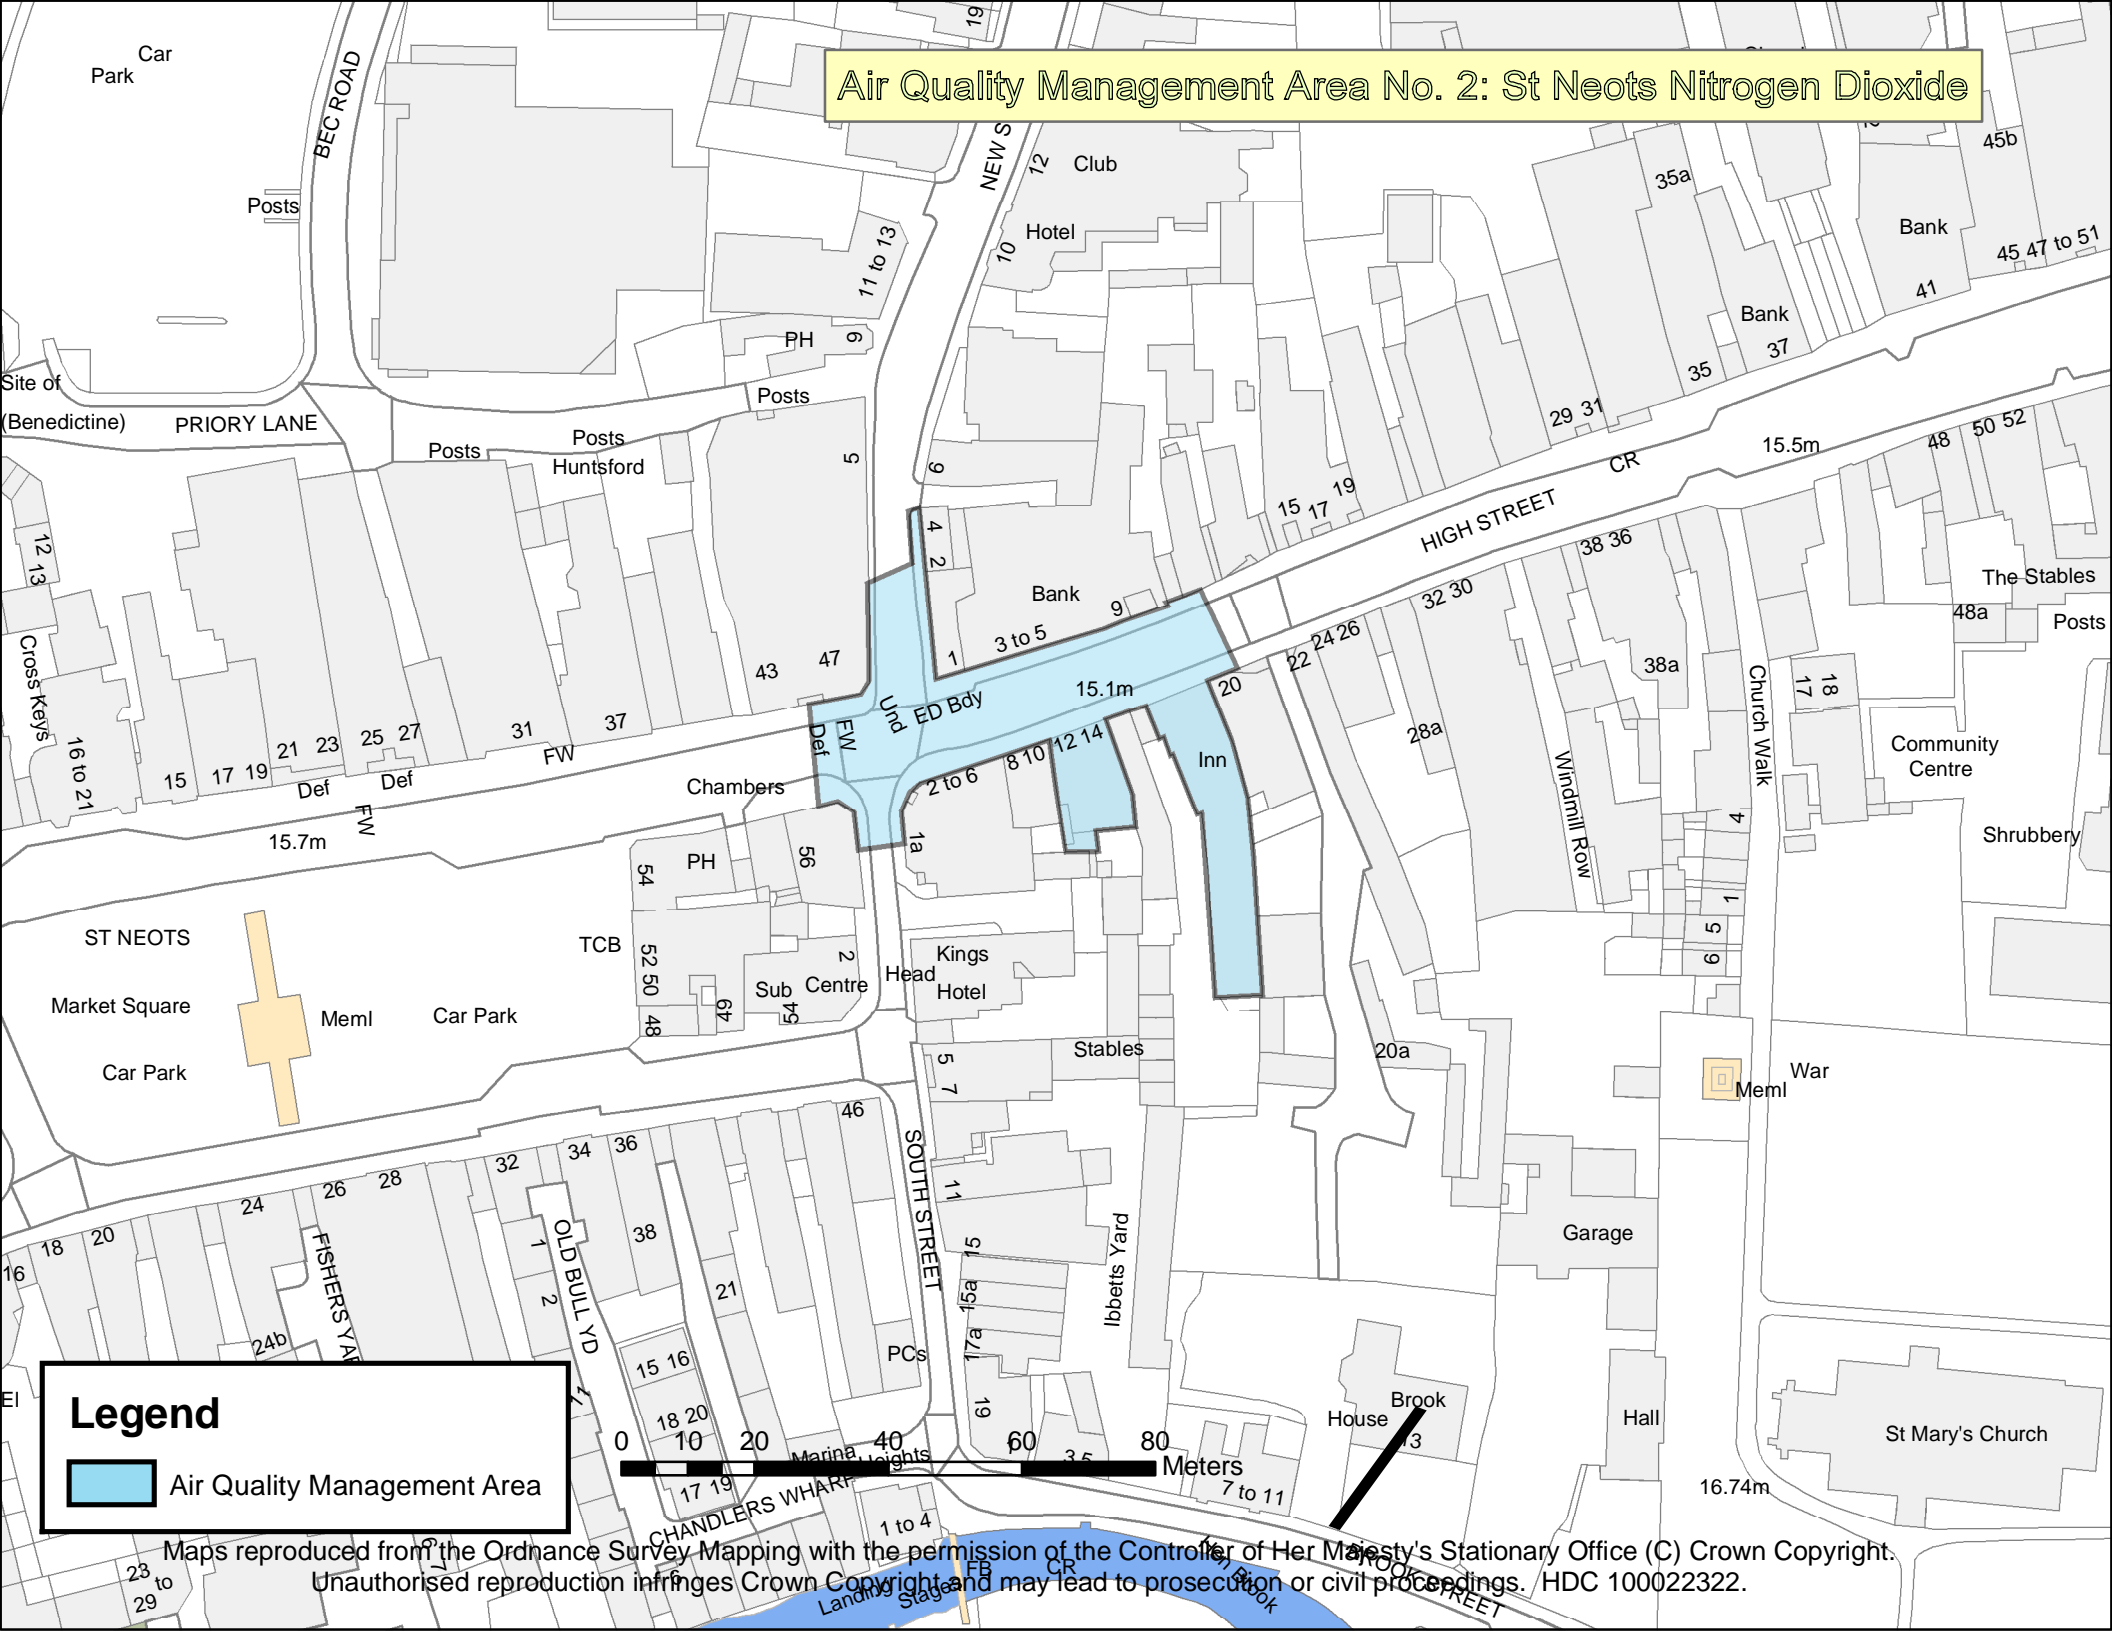

Air Quality Management Area No. 2: St Neots Nitrogen Dioxide

Legend

 Air Quality Management Area

Maps reproduced from the Ordnance Survey Mapping with the permission of the Controller of Her Majesty's Stationary Office (C) Crown Copyright. Unauthorised reproduction infringes Crown Copyright and may lead to prosecution or civil proceedings. HDC 100022322.