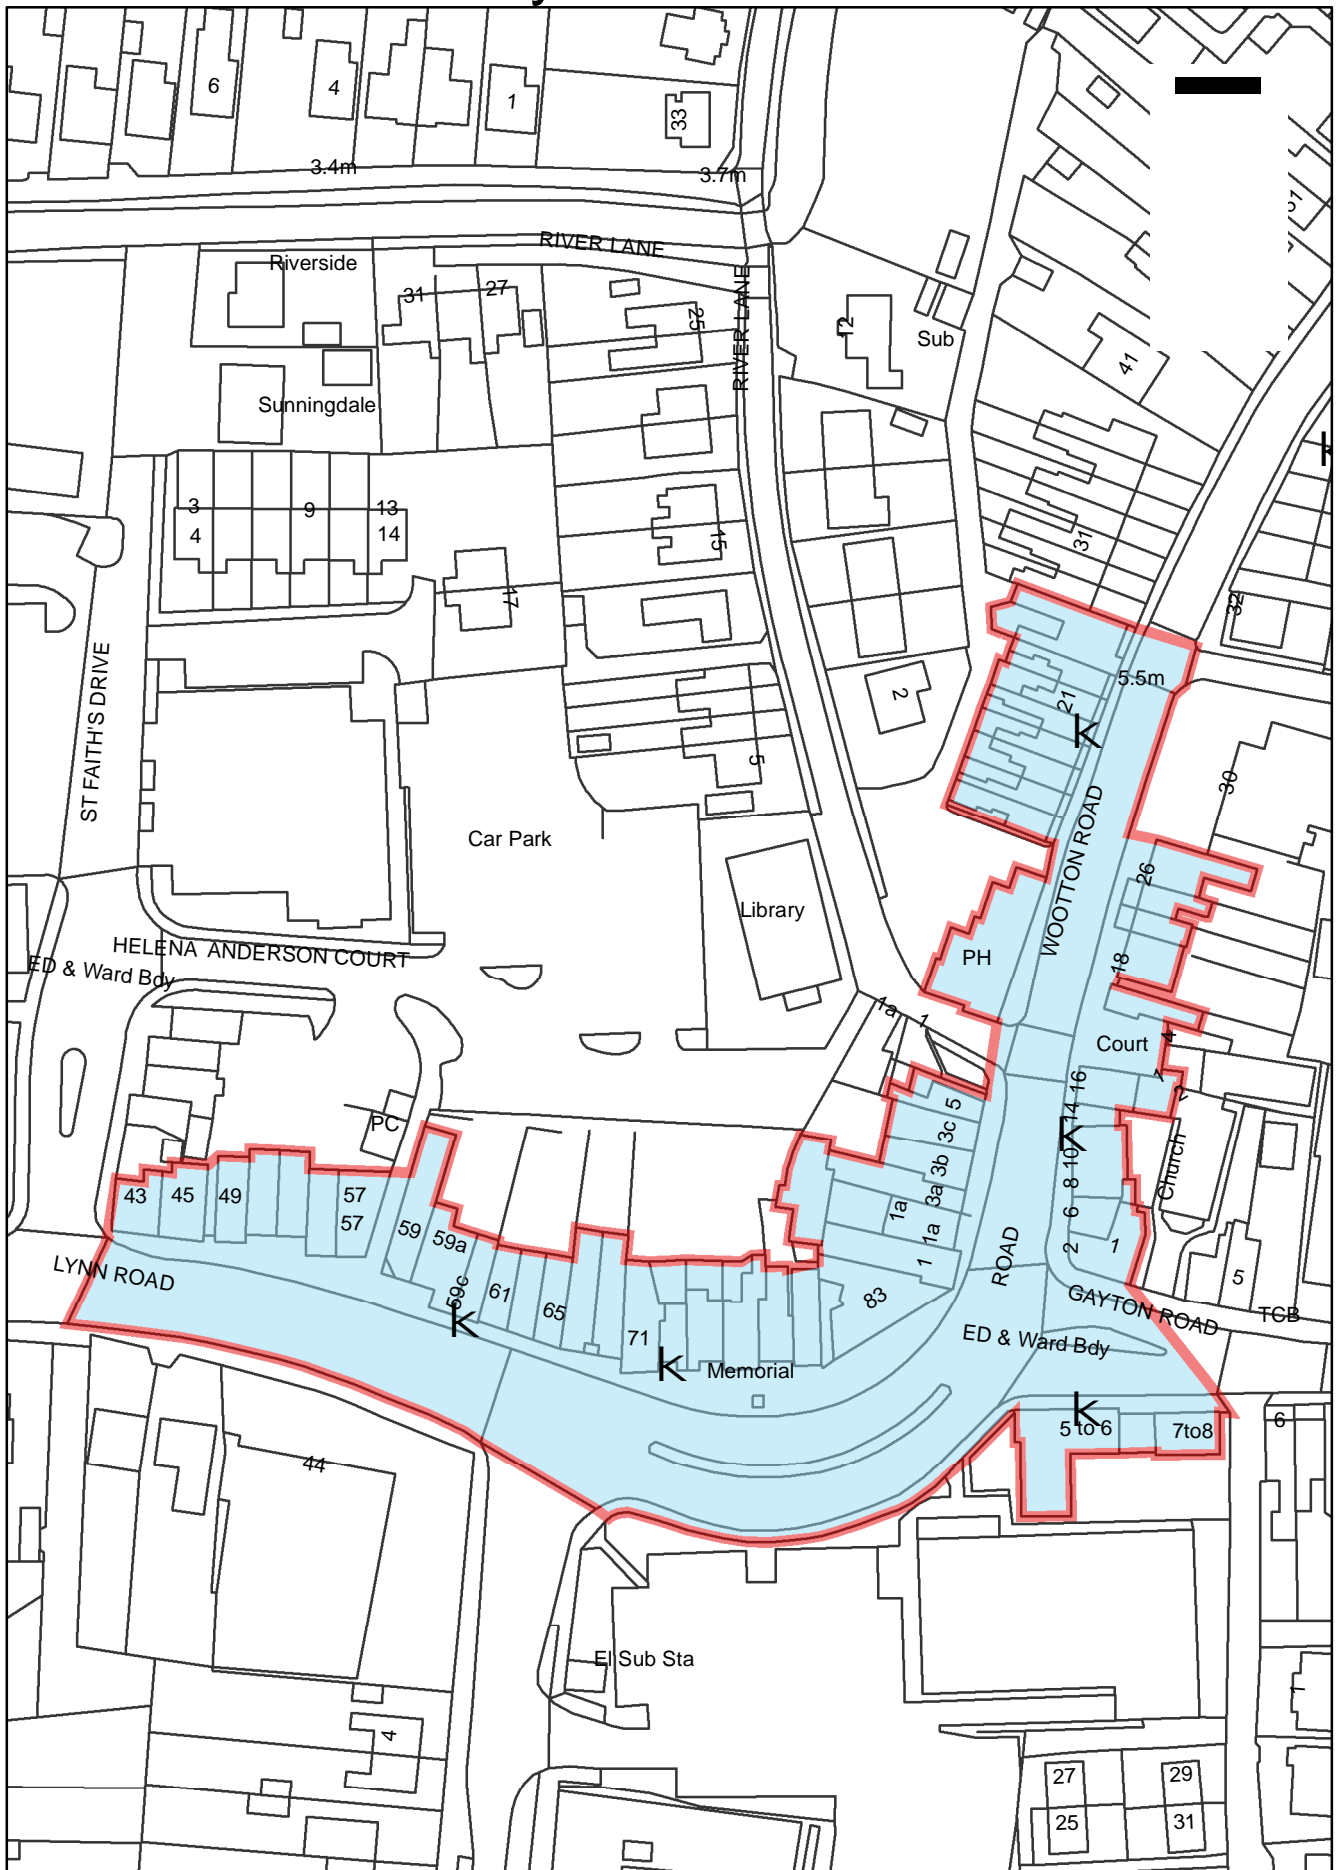

Gaywood AQMA

Legend

K NO2 Tube location