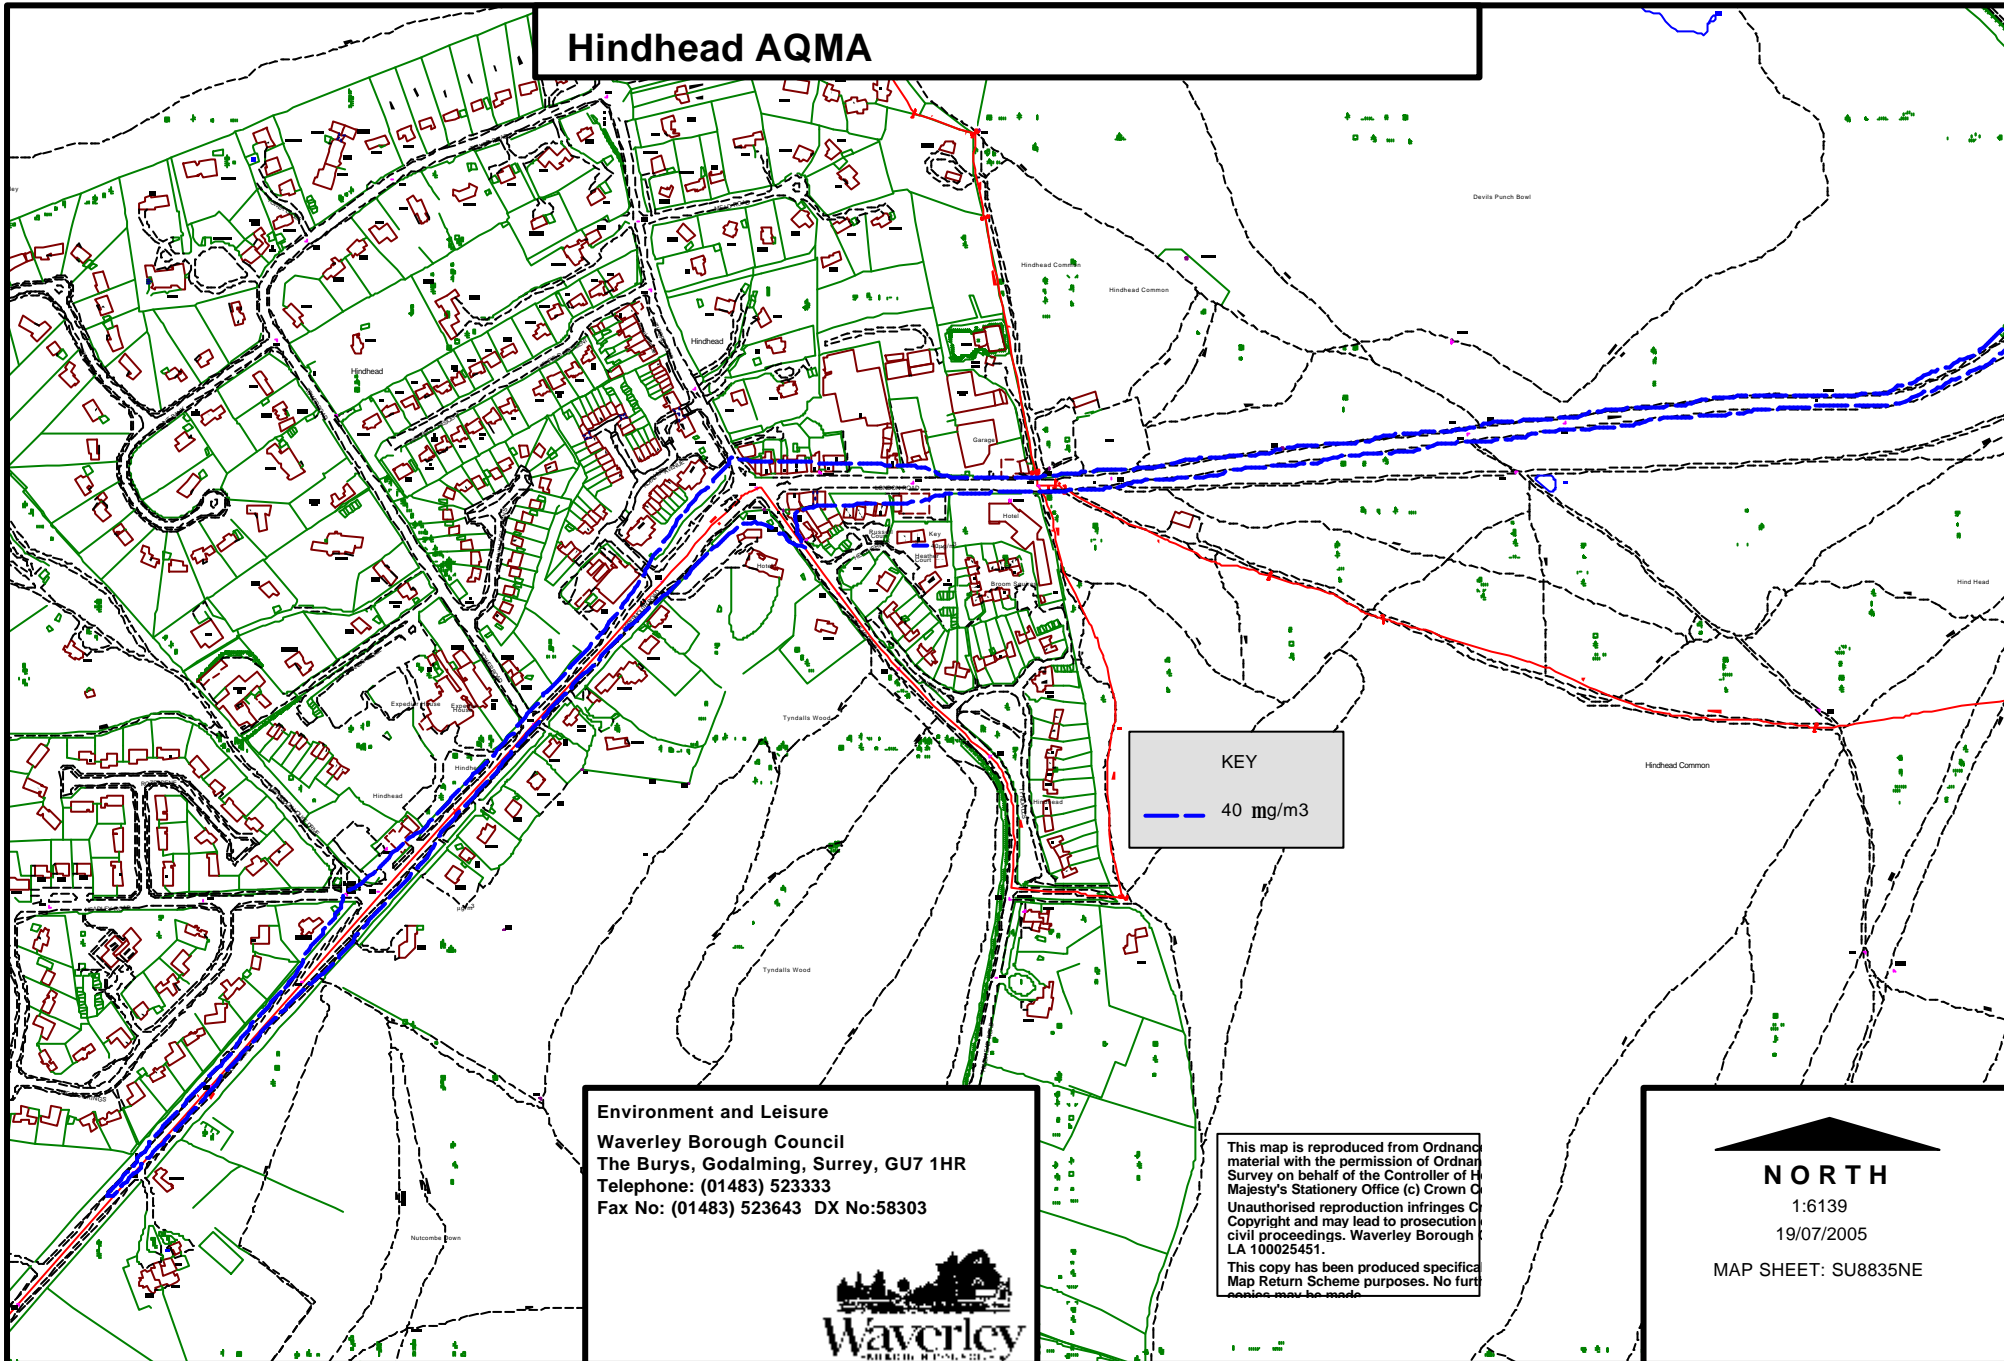

Hindhead AQMA

KEY
— 40 mg/m3

Environment and Leisure
Waverley Borough Council
The Bursys, Godalming, Surrey, GU7 1HR
Telephone: (01483) 523333
Fax No: (01483) 523643 DX No:58303

This map is reproduced from Ordnance Survey material with the permission of Ordnance Survey on behalf of the Controller of Her Majesty's Stationery Office (c) Crown Copyright. Unauthorised reproduction infringes Crown Copyright and may lead to prosecution or civil proceedings. Waverley Borough Council LA 100025451.
This copy has been produced specifically for Map Return Scheme purposes. No further copies may be made.

NORTH
1:6139
19/07/2005
MAP SHEET: SU8835NE